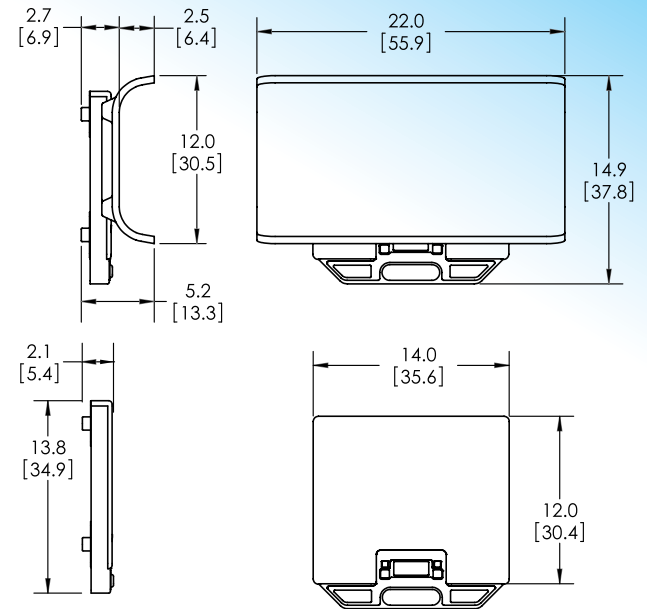

### SYSTEM SPECIFICATIONS

<b>MAX WEIGHT</b>	400 Lb /181 Kg
<b>DISPLAY TYPE</b>	4-1/2 digit 7 segment LCD
<b>DISPLAY RESOLUTION</b>	Adult Mode: 0.1 Lb (0.1 Kg) Infant Mode: 1/4 oz (0.01 Kg)
<b>ACCURACY</b>	0.2% +/- 1 digit of displayed resolution
<b>DISPLAY UNITS</b>	Pounds / Ounces and Kilograms
<b>POWER</b>	1 common 9v Alkaline Battery. Provides approximately 3000 weigh cycles.
<b>AUTO POWER DOWN (APD)</b>	Approximately 60 sec. to conserve battery life. A low battery indication will appear when it's time to replace the batteries.
<b>WEIGHT</b>	4 Lb (1.8 Kg) (scale only) 7 Lb (3.2 Kg) (scale with cradle)
<b>WARRANTY</b>	4 years

### ACCESSORIES AND OPTIONS

DESCRIPTION	PART NUMBER
<b>INFANT / ADULT SCALE</b>	SR241
<b>KILOGRAMS ONLY</b>	SR241KG
<b>ADULT SCALE ONLY (NO TRAY)</b>	SR241S0
<b>KILOGRAMS ONLY</b>	SR241S0KG
<b>REPLACEMENT INFANT TRAY</b>	SM4028
<b>SOFT SIDED CARRYING CASE</b>	PP4022

### DIMENSIONS in [cm]