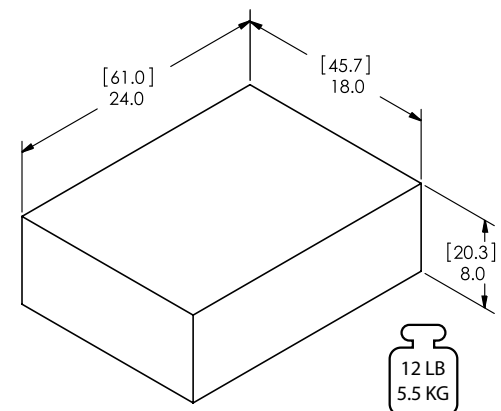

Visiting Nurse Scale

Model SR241

SYSTEM SPECIFICATIONS

MAX WEIGHT	400 Lb /181 Kg
DISPLAY TYPE	4-1/2 digit 7 segment LCD
DISPLAY RESOLUTION	Adult Mode: 0.1 Lb (0.1 Kg) Infant Mode: 1/4 oz (0.01 Kg)
ACCURACY	0.2% +/- 1 digit of displayed resolution
DISPLAY UNITS	Pounds / Ounces and Kilograms
POWER	1 common 9v Alkaline Battery. Provides approximately 3000 weigh cycles.
AUTO POWER DOWN (APD)	Approximately 60 sec. to conserve battery life. A low battery indication will appear when it's time to replace the batteries.
WEIGHT	4 Lb (1.8 Kg) (scale only) 7 Lb (3.2 Kg) (scale with cradle)
WARRANTY	4 years

ACCESSORIES AND OPTIONS

DESCRIPTION	PART NUMBER
INFANT / ADULT SCALE	SR241
KILOGRAMS ONLY	SR241KG
ADULT SCALE ONLY (NO TRAY)	SR241S0
KILOGRAMS ONLY	SR241S0KG
REPLACEMENT INFANT TRAY	SM4028
SOFT SIDED CARRYING CASE	PP4022

DIMENSIONS in [cm]

PACKAGING

- **Weather tight design**
- **No place for dirt to hide**
- **Easy to clean**