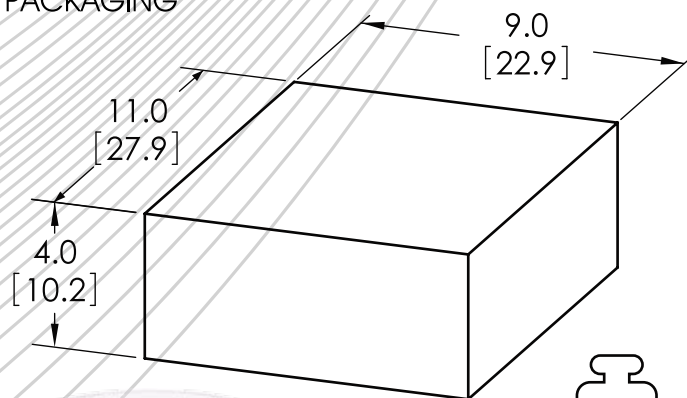

MADE IN THE USA 
130729

SR®
inside

SYSTEM SPECIFICATIONS

	SR[®] 300	SR[®] 310
Max Weight	2000g 70 oz	200g 7 oz
Display Resolution	1g/0.1oz	.1g/0.01oz
Display Units	Grams / Ounces	
Power	4 "AA" alkaline batteries	
Auto Power Down (APD)	Approximately 2 minutes to conserve battery life. A low battery indication will appear when its time to replace the batteries.	
Weight	2 Lbs (1 Kgs)	
Warranty	2 YEARS	

Gram Scales

Model **SR[®] 300 / SR[®] 310**

DIMENSIONS in (cm)

PACKAGING

ACCESSORIES and OPTIONS

Description	Part Number
2000g Scale	SR300
200g Scale	SR310
Plastic Bowl	TH200B
AC Adapter	FRADATH004

Shown with optional TH200B plastic bowl