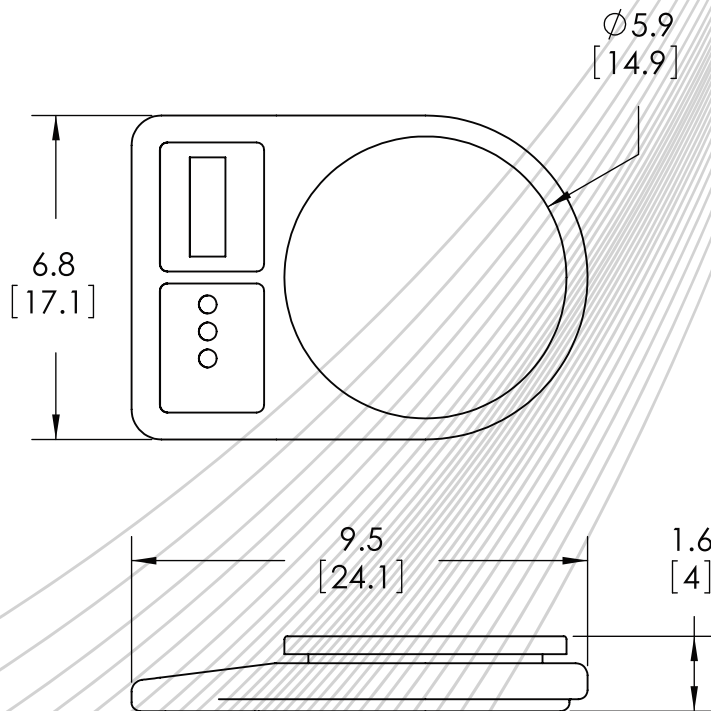

MADE IN THE USA 
130729

SR®
inside

SYSTEM SPECIFICATIONS

	SR[®] 300	SR[®] 310
Max Weight	2000g 70 oz	200g 7 oz
Display Resolution	1g/0.1oz	.1g/0.01oz
Display Units	Grams / Ounces	
Power	4 "AA" alkaline batteries	
Auto Power Down (APD)	Approximately 2 minutes to conserve battery life. A low battery indication will appear when its time to replace the batteries.	
Weight	2 Lbs (1 Kgs)	
Warranty	2 YEARS	

Gram Scales

Model **SR[®] 300 / SR[®] 310**

DIMENSIONS in (cm)

PACKAGING

ACCESSORIES and OPTIONS

Description	Part Number
2000g Scale	SR300
200g Scale	SR310
Plastic Bowl	TH200B
AC Adapter	FRADATH004

Shown with optional TH200B plastic bowl